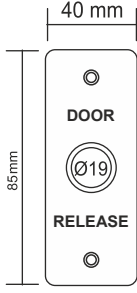

ÇIKIŞ BUTONLARI