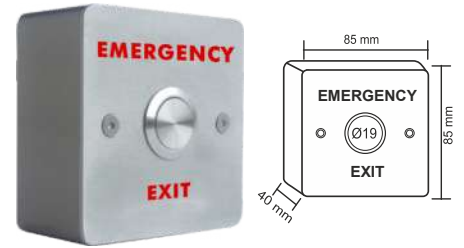

EMERGENCY EXIT BUTTON | YÜZEY TİP

Omega Emergency exit button, tek kontak, NO, COM, buton çapı: 19mm	OMEGA 09-05-22
Omega Emergency exit button, çift kontak, NO, NC, COM, buton çapı: 19mm	OMEGA 09-05-23
Omega Emergency exit button, çift kontak, LED'li (Kırmızı,Yeşil,Mavi) 2NO, 2NC, 2COM, buton çapı: 19mm	OMEGA 09-05-24