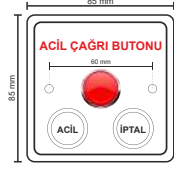

ACİL ÇAĞRI BUTONU | GÖMME TİP

Omega acil çağrı butonu, tek/çift kontak,
NO, NC, COM, 6 PIN Buton Çapı: 19mm, Paslanmaz

OMEGA 09-05-21

ACİL ÇAĞRI BUTONU | GÖMME TİP

Omega acil çağrı butonu, tek/çift kontak,
NO, NC, COM, 6 PIN Buton Çapı: 19mm, Paslanmaz

OMEGA 09-05-22

ACİL ÇAĞRI BUTONU | GÖMME TİP

Omega acil çağrı butonu, tek/çift kontak,
NO, NC, COM, 6 PIN Buton Çapı: 19mm, Paslanmaz

OMEGA 09-05-23

ACİL ÇAĞRI BUTONU | GÖMME TİP

Omega acil çağrı butonu, tek/çift kontak,
NO, NC, COM, 6 PIN Buton Çapı: 19mm, Paslanmaz

OMEGA 09-05-24