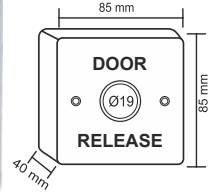

DOOR RELEASE BUTTON | YÜZEY TİP

Omega door release button, tek kontak,
NO, COM, buton çapı: 19mm

OMEGA 09-02-16

Omega door release button, çift kontak,
NO, NC, COM, buton çapı: 19mm

OMEGA 09-02-17

Omega door release button, çift kontak,
LED'li (Kırmızı,Yeşil,Mavi) 2NO, 2NC, 2COM,
buton çapı: 19mm

OMEGA 09-02-18