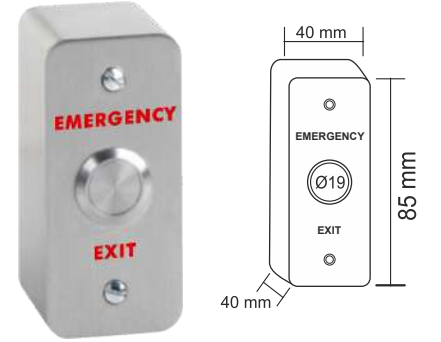

EMERGENCY EXIT BUTTON | YÜZEY TİP

Emergency exit butonu, tek kontak, NO,COM, buton çapı:19mm	09-05-16
Emergency exit butonu, çift kontak, NO,NC,COM, buton çapı:19mm	09-05-17
Emergency exit butonu, çift kontak, LED'li(Kırmızı,Mavi,Yeşil) 2NO,2NC,2COM, buton çapı:19mm	09-05-18

EMERGENCY EXIT BUTTON | GÖMME TİP