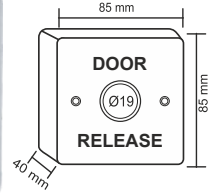

DOOR RELEASE BUTTON | YÜZEY TİP

Door release buton, tek kontak,
NO COM, buton çapı: 19mm

09-02-16

Door release buton, çift kontak,
NO, NC COM, buton çapı: 19mm

09-02-17

Door release buton, çift kontak,
LED'li (Kırmızı,Mavi,Yeşil) 2NO, 2NC 2COM,
buton çapı: 19mm

09-02-18