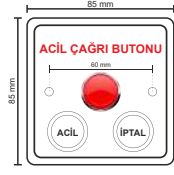

ACİL ÇAĞRI BUTONU | GÖMME TİP

Acil çağrı butonu, tek/çift kontak,
NO,NC COM, 6 PIN, buton çapı: 19mm, paslanmaz

09-05-21

ACİL ÇAĞRI BUTONU | GÖMME TİP

Acil çağrı butonu, tek/çift kontak,
NO,NC COM, 6 PIN, buton çapı: 19mm, paslanmaz

09-05-22

ACİL ÇAĞRI BUTONU | GÖMME TİP

Acil çağrı butonu, tek/çift kontak,
NO,NC COM, 6 PIN, buton çapı: 19mm, paslanmaz

09-05-23

ACİL ÇAĞRI BUTONU | GÖMME TİP

Acil çağrı butonu, tek/çift kontak,
NO,NC COM, 6 PIN, buton çapı: 19mm, paslanmaz

09-05-24