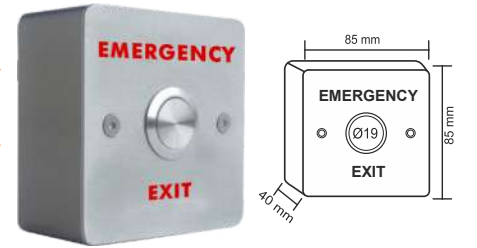

EMERGENCY EXIT BUTTON | YÜZEY TİP

Emergency exit butonu, tek kontak, NO,COM, buton çapı:19mm	09-05-22
Emergency exit butonu, çift kontak, NO,NC,COM, buton çapı:19mm	09-05-23
Emergency exit butonu, çift kontak, LED'li(Kırmızı,Mavi,Yeşil) 2NO,2NC,2COM, buton çapı:19mm	09-05-24