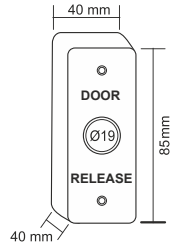

DOOR RELEASE BUTTON | YÜZEY TİP

Door release buton, tek kontak,
NO COM, buton çapı: 19mm

09-02-13

Door release buton, çift kontak,
NO, NC COM, buton çapı: 19mm

09-02-14

Door release buton, çift kontak,
LED'li (Kırmızı,Mavi,Yeşil) 2NO, 2NC 2COM,
buton çapı: 19mm

09-02-15

DOOR RELEASE BUTTON | GÖMME TİP

Door release buton, tek kontak,
NO COM, buton çapı: 19mm

09-01-16

Door release buton, çift kontak,
NO, NC COM, buton çapı: 19mm

09-01-17

Door release buton, çift kontak,
LED'li (Kırmızı,Mavi,Yeşil) 2NO, 2NC 2COM,
buton çapı: 19mm

09-01-18